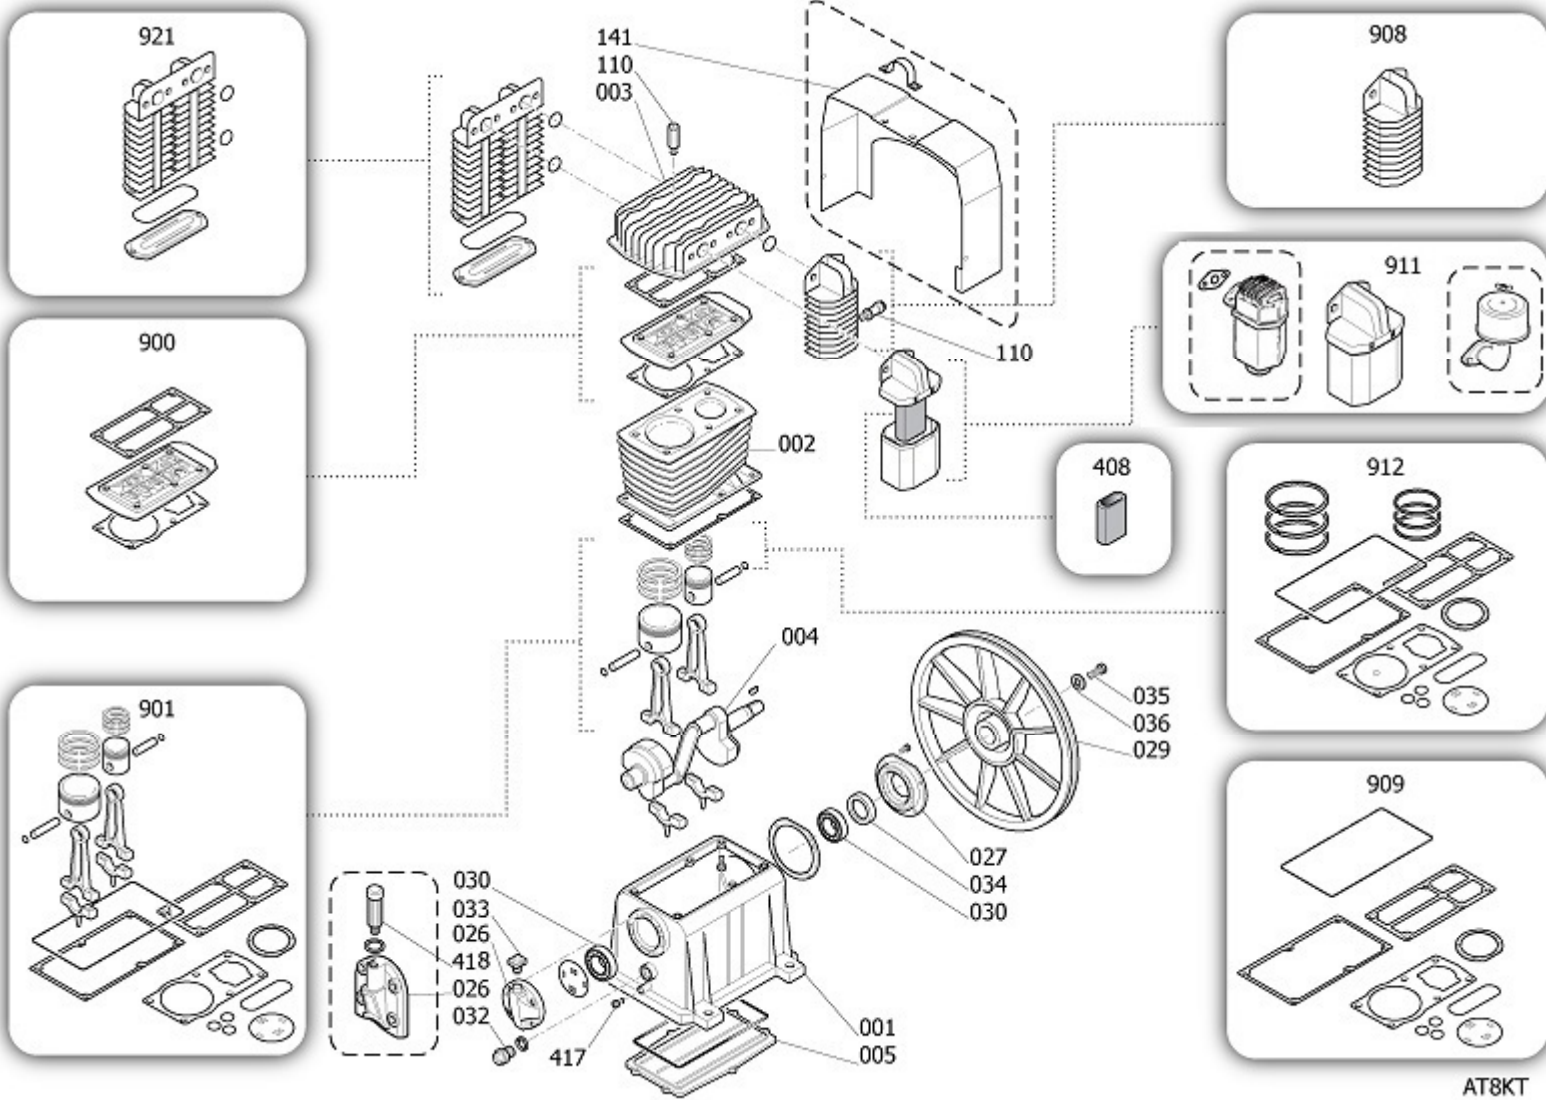

### BT8GA

Pos	Component	MU	Multiplier
104	9083803 GRIP	PZ	1,0
105	4101335 CHECK VALVE	PZ	1,0
106	9047071 LINE COCK	PZ	1,0
106	9047089 LINE COCK	PZ	1,0
107	9047079 CONDENSATE DRAIN COCK	PZ	1,0
108	4100759 PRESSURE REDUCER	PZ	1,0
109	9052800 PRESSURE GAUGE	PZ	1,0
109	9052802 PRESSURE GAUGE	PZ	1,0
110	9049304 RELIEF VALVE	PZ	1,0
112	9053008 NIPPLE/ELBOW	PZ	1,0
125	9076857 PULLEY	PZ	1,0
126	9075878 POLY V BELT	PZ	1,0
127	9270046 RILSAN PIPE 4/6 BLK IT PA12_LC	MT	0,3
131	9063270 COMPLETE PRESSURE SWITCH	PZ	1,0
132	9065411 POWER CABLE	PZ	1,0
134	9065417 COVER SEAL	PZ	1,0
135	847S010 MOTOR	PZ	1,0
142	8343060 BELT GUARD	PZ	1,0
145	9043687 DELIVERY PIPE	PZ	1,0
200	BR0001R BARE PUMP	PZ	1,0
300	9421436 WHEELS/FEET MOUNTING KIT	PZ	1,0

AT8KT

Pos	Component	MU	Multiplier
1	#113153301 CASING	PZ	1,0
2	BR30000SGL CYLINDER	PZ	1,0
3	#113178002 HEAD	PZ	1,0
4	#113178006 SHAFT	PZ	1,0
5	#113153007 CASING COVER	PZ	1,0
26	#113141006 FRONT COVER	PZ	1,0
27	#113141007 CASING REAR SUPPORT	PZ	1,0
29	#113178007 FLYWHEEL	PZ	1,0
30	\$30300030 BALL BEARING 6205 K8-K28	PZ	1,0
30	\$30302140 BALL BEARING 6206 C3	PZ	1,0
32	#012031000 OIL LIGHT	PZ	1,0
33	4105680 OIL PLUG	PZ	1,0
34	#010008000 SEAL	PZ	1,0
35	#114001043 SCREW FLYWHEEL	PZ	5,0
36	4105234 WASHER FLYWHEEL	PZ	1,0
110	#047086000 RELIEF VALVE	PZ	1,0
110	9049184 RELIEF VALVE	PZ	1,0
141	#113178004 CANALISATION	PZ	1,0
408	9434N05 MPK FLT.CARTRIDGE TS 5-7HP	PZ	1,0
417	\$36531140 OIL PLUG	PZ	1,0
900	9434A27 MPK VALVE PLATE TS 5-7HP NW	PZ	1,0
901	9434B30 MPK PISTON-CONROD TS 7HP NW	PZ	1,0
908	9434E04 MPK AFTERCOOLER TS 4-7HP	PZ	1,0
909	9434F27 MPK GASKET TS 7HP NW	PZ	1,0
911	9421662 AIR FILTER KIT	PZ	1,0
912	9434C28 MPK PISTON RINGS TS 7HP NW	PZ	1,0
921	9434D00 MPK INTERCOOLER TS4-7HP	PZ	1,0