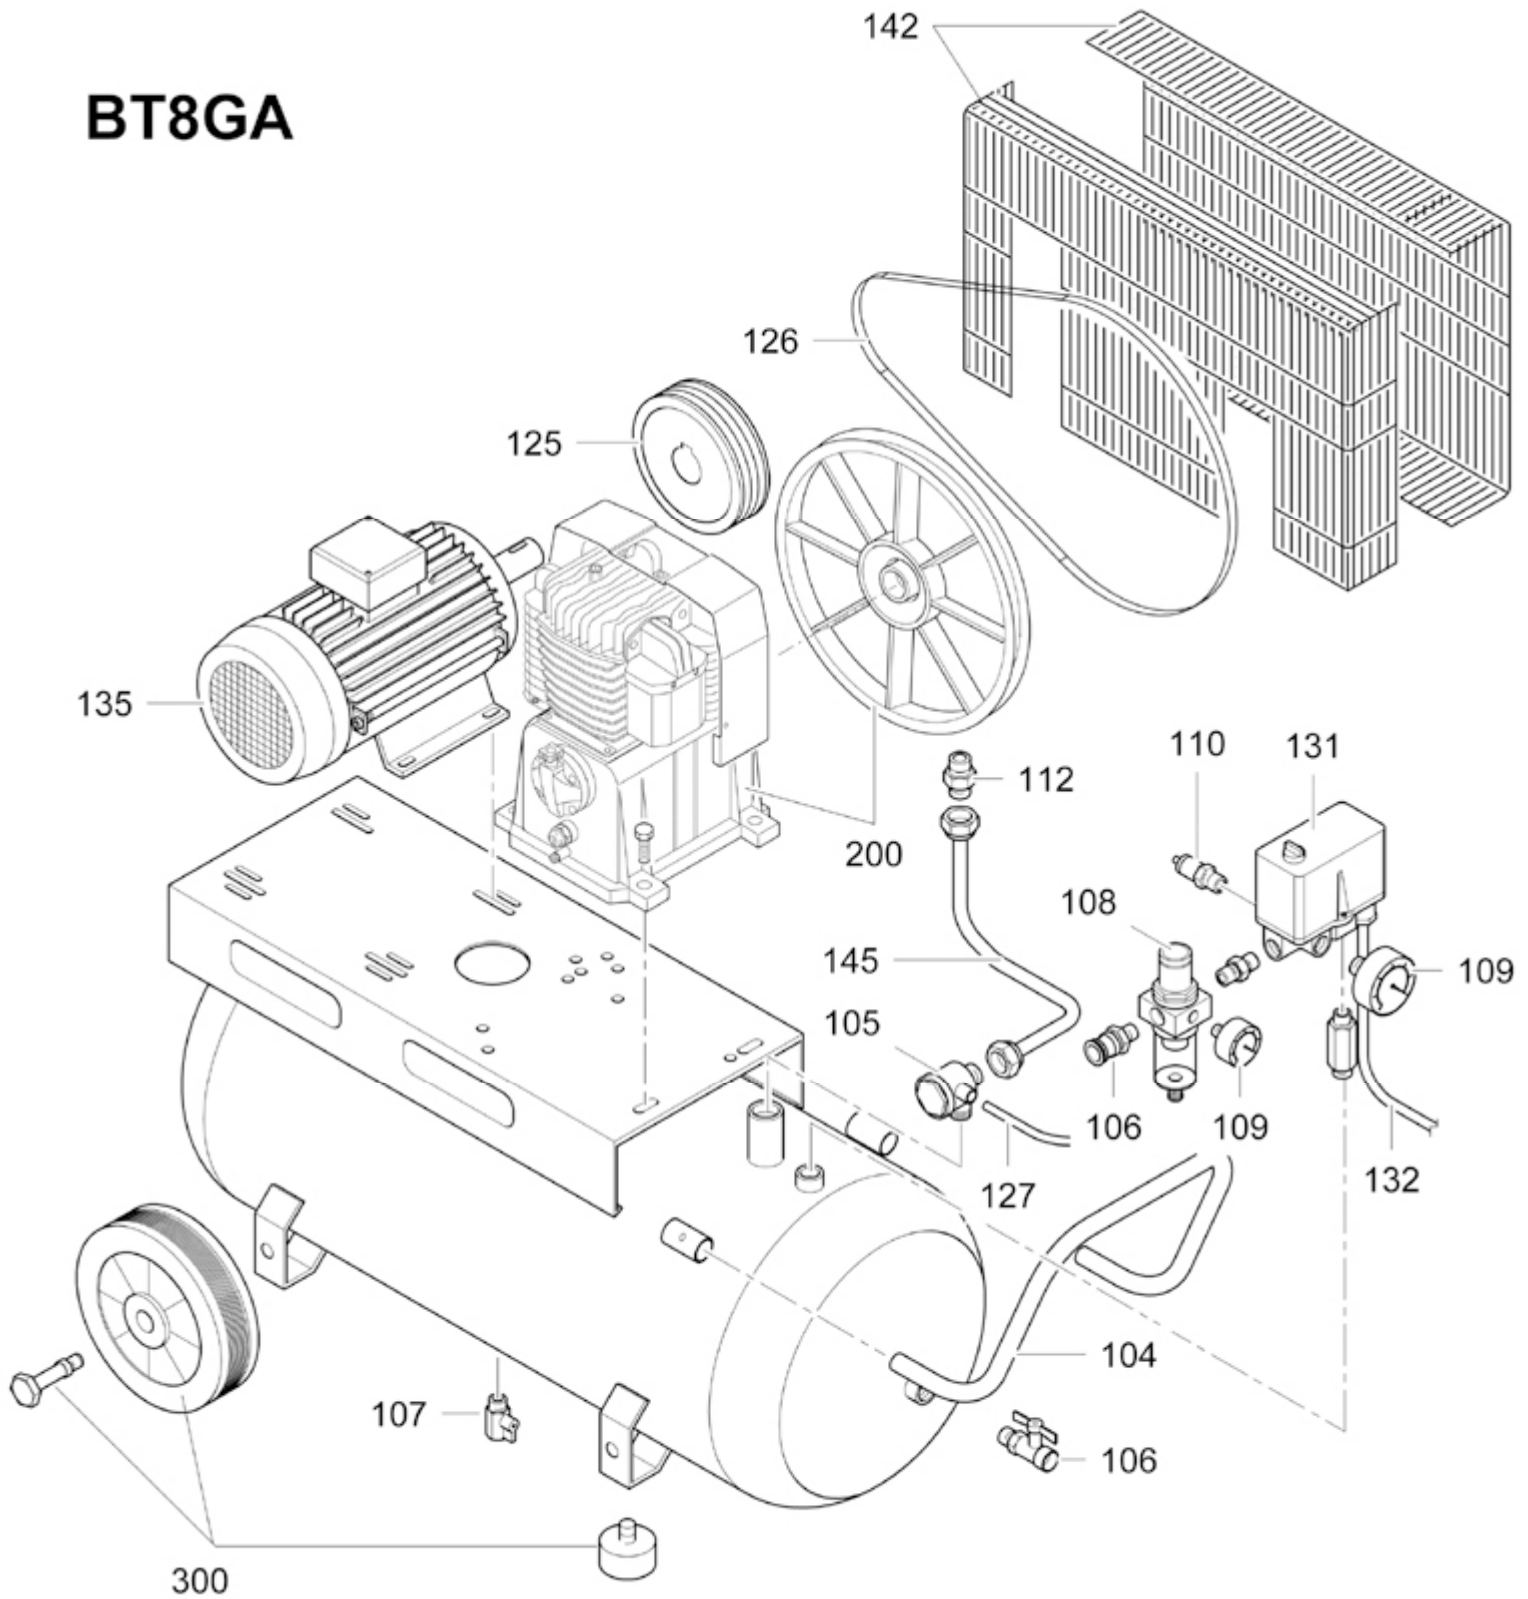

### BT8GA

Pos	Component	MU	Multiplier
104	9083803 GRIP	PZ	1,0
105	4101335 CHECK VALVE	PZ	1,0
106	9047071 LINE COCK	PZ	1,0
106	9047089 LINE COCK	PZ	1,0
107	9047079 CONDENSATE DRAIN COCK	PZ	1,0
108	4100759 PRESSURE REDUCER	PZ	1,0
109	9052800 PRESSURE GAUGE	PZ	1,0
109	9052802 PRESSURE GAUGE	PZ	1,0
110	9049304 RELIEF VALVE	PZ	1,0
112	9053008 NIPPLE/ELBOW	PZ	1,0
125	9076857 PULLEY	PZ	1,0
126	9075878 POLY V BELT	PZ	1,0
127	9270046 RILSAN PIPE 4/6 BLK IT PA12_LC	MT	0,3
131	9063270 COMPLETE PRESSURE SWITCH	PZ	1,0
132	9065411 POWER CABLE	PZ	1,0
134	9065417 COVER SEAL	PZ	1,0
135	847S010 MOTOR	PZ	1,0
142	8343060 BELT GUARD	PZ	1,0
145	9043687 DELIVERY PIPE	PZ	1,0
200	BR0001R BARE PUMP	PZ	1,0
300	9421436 WHEELS/FEET MOUNTING KIT	PZ	1,0

AT8KT

Pos	Component	MU	Multiplier
1	#113153301 CASING	PZ	1,0
2	BR30000SGL CYLINDER	PZ	1,0
3	#113178002 HEAD	PZ	1,0
4	#113178006 SHAFT	PZ	1,0
5	#113153007 CASING COVER	PZ	1,0
26	#113141006 FRONT COVER	PZ	1,0
27	#113141007 CASING REAR SUPPORT	PZ	1,0
29	#113178007 FLYWHEEL	PZ	1,0
30	\$30300030 BALL BEARING 6205 K8-K28	PZ	1,0
30	\$30302140 BALL BEARING 6206 C3	PZ	1,0
32	#012031000 OIL LIGHT	PZ	1,0
33	4105680 OIL PLUG	PZ	1,0
34	#010008000 SEAL	PZ	1,0
35	#114001043 SCREW FLYWHEEL	PZ	5,0
36	4105234 WASHER FLYWHEEL	PZ	1,0
110	#047086000 RELIEF VALVE	PZ	1,0
110	9049184 RELIEF VALVE	PZ	1,0
141	#113178004 CANALISATION	PZ	1,0
408	9434N05 MPK FLT.CARTRIDGE TS 5-7HP	PZ	1,0
417	\$36531140 OIL PLUG	PZ	1,0
900	9434A27 MPK VALVE PLATE TS 5-7HP NW	PZ	1,0
901	9434B30 MPK PISTON-CONROD TS 7HP NW	PZ	1,0
908	9434E04 MPK AFTERCOOLER TS 4-7HP	PZ	1,0
909	9434F27 MPK GASKET TS 7HP NW	PZ	1,0
911	9421662 AIR FILTER KIT	PZ	1,0
912	9434C28 MPK PISTON RINGS TS 7HP NW	PZ	1,0
921	9434D00 MPK INTERCOOLER TS4-7HP	PZ	1,0